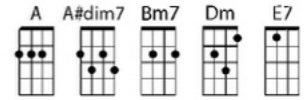

Friends in Low Places

Garth Brooks

Standard

Baritone

(Arpeggio strum through intro chords)

Intro: **[A]** **[A#dim7]** **[Bm7]** **[E7]**

[A] Blame it all on my roots, I **[A#dim7]** showed up in boots
And **[Bm7]** ruined your black tie af-**[Bm7]**fair
The **[E7]** last one to know, the **[E7]** last one to show
I was the **[A]** last one you thought you'd see **[A]** there

I **[A]** saw the surprise and the **[A#dim7]** fear in his eyes
When I **[Bm7]** took his glass of cham-**[Dm]**pagne
And **[E7]** I toasted you, said, "Honey **[E7]** we may be through"
But **[E7]** you'll never hear me com-**[E7]**plain

Instrumental: (4 counts per chord)

[A] **[A]** **[A]** **[A]** **[Bm7]** **[E7]** **[A]** **[A]**/

Well I **[A]** guess I was wrong, I **[A#dim7]** just don't belong
But **[Bm7]** then I've been there be-**[Bm7]**fore
Every-**[E7]**thing's alright, I'll **[E7]** just say goodnight
And I'll **[A]** show myself to the **[A]** door

[A] Hey I didn't mean, to **[A#dim7]** cause a big scene
Just **[Bm7]** give me an hour and **[Dm]** then
[E7] Well, I'll be as high as that **[E7]** ivory tower
[E7] That you're living' **[E7]** in

Ending - repeat ad nauseam