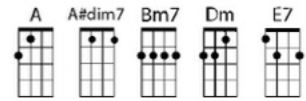

Friends in Low Places

Garth Brooks

Standard

Baritone

(Arpeggio strum through intro chords)

Intro: **[A]** **[A#dim7]** **[Bm7]** **[E7]**

[A] Blame it all on my roots, I **[A#dim7]** showed up in boots
And **[Bm7]** ruined your black tie af-**[Bm7]**fair
The **[E7]** last one to know, the **[E7]** last one to show
I was the **[A]** last one you thought you'd see **[A]** there

I **[A]** saw the surprise and the **[A#dim7]** fear in his eyes
When I **[Bm7]** took his glass of cham-**[Dm]**pagne
And **[E7]** I toasted you, said, "Honey **[E7]** we may be through"
But **[E7]** you'll never hear me com-**[E7]**plain

Instrumental: (4 counts per chord)

[A] **[A]** **[A]** **[A]** **[Bm7]** **[E7]** **[A]** **[A]**/

Well I **[A]** guess I was wrong, I **[A#dim7]** just don't belong
But **[Bm7]** then I've been there be-**[Bm7]**fore
Every-**[E7]**thing's alright, I'll **[E7]** just say goodnight
And I'll **[A]** show myself to the **[A]** door

[A] Hey I didn't mean, to **[A#dim7]** cause a big scene
Just **[Bm7]** give me an hour and **[Dm]** then
[E7] Well, I'll be as high as that **[E7]** ivory tower
[E7] That you're living' **[E7]** in

Ending - repeat ad nauseam