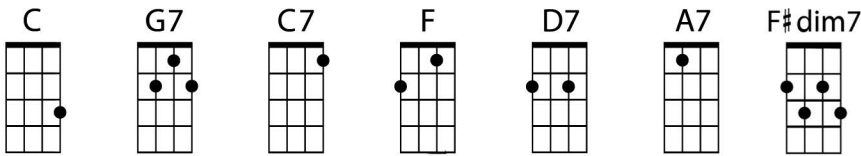

# When Irish Eyes Are Smiling – w. Olcott/Graff m. Ball (1912)

Intro: And when [F] Irish [F#dim] eyes are [C] smil-[A7]-ing  
Sure, they [D7] steal your [G7] heart a-[C]-way

When [C] Irish [G7] eyes are [C] smiling [C7]

Sure, 'tis [F] like the morn in [C] Spring

In the [F] lilt of Irish [C] laughter

You can [D7] hear the angels [G] sing [G7]

When [C] Irish [G7] hearts are [C] happy [C7]

All the [F] world seems bright and [C] gay

And when [F] Irish [F#dim] eyes are [C] smil-[A7]-ing

Sure, they [D7] steal your [G7] heart a-[C]-way