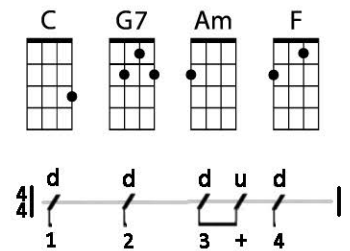

Wagon Wheel - Old Crow Medicine Show

Intro: [C]/// [G7]/// [Am]/// [F]/// [C]/// [G7]/// [F]/// [F]///

Verse 1: [C] Headed down south to the [G7] land of the pines

I'm [Am] thumin' my way into [F] North Caroline

[C] Starin' up the road and I [G7] pray to God I see [F] headlights [F]

I [C] made it down the coast in [G7] seventeen hours

[Am] Pickin' me a bouquet of [F] dogwood flowers

And I [C] hoping for Raleigh I can [G7] see my baby to[F]night [F]

[C] Hey [G7] hey mama [F] rock me [F] [C]/// [G7]/// [Am]/// [F]/// [C]/// [G7]/// [F]/// [F]///

Verse 2: [C] Runnin' from the cold [G7] up in New England

I was [Am] born to be a fiddler in an [F] old time string band

Repeat Chorus

Verse 3: [C] Walkin' down south [G7] out of Roanoke

I caught a [Am] trucker out of Philly had a [F] nice long toke

But [C] he's a headed west from the [G7] Cumberland Gap to [F] Johnson City [F] Tennessee