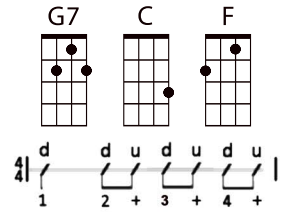

# This Land is Your Land - Woody Guthrie

**Intro:** **[G7]** This land was made for you and **[C]** me.

*Chords only - no singing*

**Chorus:** This land is **[F]** your land, this land is **[C]** my land,  
From Cali-**[G7]**fornia to the New York **[C]** Island,  
From the Redwood **[F]** Forests to the Gulf Stream wa-**[C]**ters  
**[G7]** This land was made for you and **[C]** me.

As I was **[F]** walking that ribbon of **[C]** highway  
I saw a-**[G7]**bove me that endless **[C]** skyway  
I saw be-**[F]**low me that golden **[C]** valley  
**[G7]** This land was made for you and **[C]** me.

*Sing acapella* As I went **[F]** walking I saw a **[C]** sign there  
And on the **[G7]** sign it said "No Tres-**[C]**passing."  
But on the **[F]** other side it didn't say **[C]** nothing,

*Start strum* **[G7]** That side was made for you and **[C]** me.  
*Emphazie "that side"*

**Chorus:** This land is **[F]** your land, this land is **[C]** my land,  
From Cali-**[G7]**fornia to the New York **[C]** Island,  
From the Redwood **[F]** Forests to the Gulf Stream wa-**[C]**ters  
**[G7]** This land was made for you and **[C]** me.