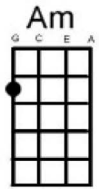

The Letter Box Tops

[Am] Gimme a ticket for an [F] aeroplane
[Am/C] Ain't got time to take a [D7] fast train
[Am] Lonely days are gone [F] I'm a-goin' home
Cause my [E7] baby just wrote me a [Am] letter
[Am] I don't care how much money I [F] gotta spend
[Am/C] Got to get back to my [D7] baby again
[Am] Lonely days are gone [F] I'm a-goin' home
My [E7] baby just wrote me a [Am] letter
Well she [C] wrote me a [G] letter
Said she [F] couldn't [C] live with [G] out me no more
[C] Listen mister [G] can't you see I [F] got to get [C] back
To my [G] baby once more [E7] anyway...

[Am] Gimme a ticket for an [F] aeroplane
[Am/C] Ain't got time to take a [D7] fast train
[Am] Lonely days are gone [F] I'm a-goin' home
My [E7] baby just wrote me a [Am] letter
Well she [C] wrote me a [G] letter
Said she [F] couldn't [C] live with [G] out me no more
[C] Listen mister [G] can't you see I [F] got to get [C] back
To my [G] baby once more [E7] anyway...