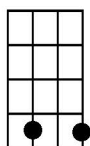

Chorus:

[NC] Unlike the [E7] Rock of Gibraltar I always seem to falter

And the [Am] words just get in the way

Oh, I [D7] know I'm gonna crumble

I'm [D7] trying to stay humble

Coz I [G7!] never think before I say

Instrumental: [C] //// [E7] //// [Am] //// [D7] ////

[C] // [Am] / [Dm] // [G7] // [C] // [Am] // [Dm] // [G7] //

Verse 3: [C]~ Sweet pea, [E7] keeper of my soul

[Am] I know, sometimes, I'm [D7] out of control

[C] You're the only [Am] reason I [Dm] keep on [G7] coming

[C] You're the only [Am] reason I [Dm] keep on [G7] coming, yeah

[C] You're the only [Am] reason I [Dm] keep on [G7] coming [C]/home

Ending