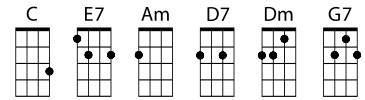

Sweet Pea - Amos Lee

Standard in C

Intro: [C] //// [E7] //// [Am] //// [D7] ////

[C] // [Am] // [Dm] // [G7] // [C] // [Am] // [Dm] // [G7] //

~ = rest

[!] = one strum and stop

Verse 1: [C]~ Sweet pea, [E7] apple of my eye

[Am] Don't know when and I [D7] don't know why

[C] You're the only [Am] reason I [Dm] keep on [G7] coming

[C] // Home [Am] // [Dm] // [G7] //

Verse 2: [C]~ Sweet pea, [E7] what's this all about?

[Am] Don't get your way, all you [D7] do is fuss and pout

[C] You're the only [Am] reason I [Dm] keep on [G7] coming

[C] // Home [F] // [C!]

Chorus:

[NC] Unlike the [E7] Rock of Gibraltar I always seem to falter

And the [Am] words just get in the way

Oh, I [D7] know I'm gonna crumble

I'm [D7] trying to stay humble

Coz I [G7!] never think before I say

Instrumental: [C] //// [E7] //// [Am] //// [D7] ////

[C] // [Am] / [Dm] // [G7] // [C] // [Am] // [Dm] // [G7] //

Verse 3: [C]~ Sweet pea, [E7] keeper of my soul