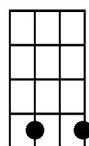

Sweet Pea - Amos Lee

Standard in C

Intro: [C] //// [E7] //// [Am] //// [D7] ////

[C] // [Am] // [Dm] // [G7] // [C] // [Am] // [Dm] // [G7] //

~ = rest

[!] = one strum and stop

Verse 1: [C]~ Sweet pea, [E7] apple of my eye

[Am] Don't know when and I [D7] don't know why

[C] You're the only [Am] reason I [Dm] keep on [G7] coming

[C] // Home [Am] // [Dm] // [G7] //

Verse 2: [C]~ Sweet pea, [E7] what's this all about?

[Am] Don't get your way, all you [D7] do is fuss and pout

[C] You're the only [Am] reason I [Dm] keep on [G7] coming

[C] // Home [F] // [C!]

Chorus:

[NC] Unlike the [E7] Rock of Gibraltar I always seem to falter

And the [Am] words just get in the way

Oh, I [D7] know I'm gonna crumble

I'm [D7] trying to stay humble

Coz I [G7!] never think before I say

Instrumental: [C] //// [E7] //// [Am] //// [D7] ////

[C] // [Am] / [Dm] // [G7] // [C] // [Am] // [Dm] // [G7] //

Verse 3: [C]~ Sweet pea, [E7] keeper of my soul

[Am] I know, sometimes, I'm [D7] out of control

[C] You're the only [Am] reason I [Dm] keep on [G7] coming

[C] You're the only [Am] reason I [Dm] keep on [G7] coming, yeah

[C] You're the only [Am] reason I [Dm] keep on [G7] coming [C]/home

Ending

Fret 7

Fret 6

Fret 5

Strum [C]