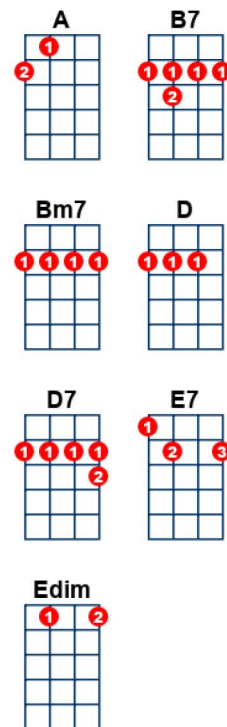

Sentimental Journey - Les Brown

Don't sing blue lyrics - sing them in your head

[A] Gonna take a sentimental journey,
Gonna set my [E7] heart at ease.
[A] Gonna make a [D7] sentimental journey,
[A] To renew old [E7] memo-[A]ries.

[A] Gonna take a sentimental journey,
Gonna set my [E7] heart at ease.
[A] Gonna make a [D7] sentimental journey,
[A] To renew old [E7] memo-[A]ries.

[A] Got my bags, got my reservations,
Spent each dime I [E7] could afford.
[A] Like a child in [D7] wild anticipation,
[A] I long to hear that, [E7] "All a[A]board!"

[D] Seven, that's the time we leave at [A] seven
I'll be waitin' up at [B7] heaven,
Countin' every mile of [E7] railroad [Bm7] track,
that [Edim] takes me [E7] back.

[A] Never thought my heart could be so yearny.
Why did I de[E7]cide to roam?
[A] Gotta take that [D7] sentimental journey,
[A] Sentimental [E7] journey [A] home.
[A] Gonna take a sentimental journey.
Gonna set my [E7] heart at ease.
[A] Gonna make a [D7] sentimental journey,
[A] To renew old [E7] memo-[A]ries.

Solo break

Give it a try - melody starts on the 4th fret of the A string. The entire melody is on the A string between the open note and the 5th fret.

Baritone -melody starts on the 2nd fret of the B string. The entire melody is on the two middle strings between the open note and the 3rd fret.