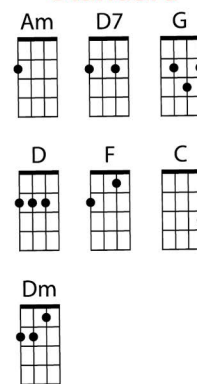

[Dm] There were voices down the corridor [E7] I thought I heard them say

Chorus: [F] Welcome to the Hotel Cali[C]ifornia

Such a [Dm] lovely place such a [Am] lovely face

(1) [F] Plenty of room at the Hotel Cali[C]ifornia

Any [Dm] time of year you can [E7] find it here

(2) They [F] livin' it up at the Hotel Cali[C]ifornia

What a [Dm] nice surprise bring your [E7] alibis

[Am] Her mind is Tiffany twisted [E7] she got the Mercedes bends

[G] She got a lot of pretty pretty boys [D] that she calls friends

[F] How they dance in the courtyard [C] sweet summer sweat

[Dm] Some dance to remember [E7] some dance to forget

[Am] So I called up the captain [E7] please bring me my wine

He said [G] we haven't had that spirit here since [D] 1969

[F] And still those voices are calling from [C] far away

[Dm] Wake you up in the middle of the night [E7] just to hear them say

Chorus 2

[Am] Mirrors on the ceiling [E7] the pink champagne on ice

And she said [G] we are all just prisoners here [D] of our own device

[F] And in the master's chambers [C] they gathered for the feast

[Dm] They stab it with their steely knives but they [E7] just can't kill the beast

[Am] Last thing I remember I was [E7] running for the door

[G] I had to find the passage back to the [D] place I was before

[F] Relax said the nightman we are [C] programmed to receive

[Dm] You can check out anytime you like [E7] but you can never leave

Repeat Chorus 2 and finish on [Am]