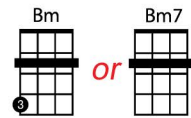

Have You Ever Seen the Rain - John Fogerty

Intro:
 A] ----- 2--
 E] - 3 - 2 - 0 - 0 --- 3--
 C] ----- 2 - 2--
 G] ----- 0--

[G] Someone told me long ago
 There's a calm before the storm, I **[D]** know
 And it's been coming **[G]** for some time

A] ----- 2--
 E] - 3 - 2 - 0 - 0 --- 3--
 C] ----- 2 - 2--
 G] ----- 0--

[G] When it's over so they say
 It'll rain a sunny day, I **[D]** know
 Shinin' down like **[G]** water **[G7]**

Extra chord - not necessary

[C] I want to **[D]** know
 Have you **[G]** ever **{Bm}** seen the **[Em]** rain
[C] I want to **[D]** know
 Have you **[G]** ever **{Bm}** seen the **[Em]** rain
[C] Comin' **[D]** down on a sunny **[G]** day

A] ----- 3--
 E] - 3 - 2 - 0 - 0 --- 0--
 C] ----- 2 - 0--
 G] ----- 0--

[C] I want to **[D]** know
 Have you **[G]** ever **{Bm}** seen the **[Em]** rain
[C] I want to **[D]** know
 Have you **[G]** ever **{Bm}** seen the **[Em]** rain
[C] Comin' **[D]** down on a sunny **[G]** day