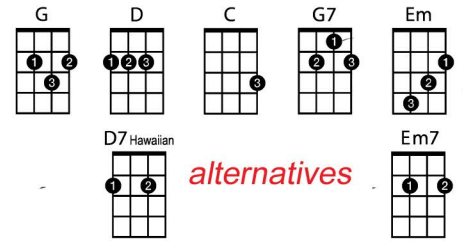

Have You Ever Seen the Rain - John Fogerty

Intro:
 A] ----- 2--
 E] - 3 - 2 - 0 - 0 --- 3--
 C] ----- 2 - 2--
 G] ----- 0--

[G] Someone told me long ago
 There's a calm before the storm, I **[D]** know
 And it's been coming **[G]** for some time

A] ----- 2--
 E] - 3 - 2 - 0 - 0 --- 3--
 C] ----- 2 - 2--
 G] ----- 0--

[G] When it's over so they say
 It'll rain a sunny day, I **[D]** know
 Shinin' down like **[G]** water **[G7]**

Extra chord - not necessary

[C] I want to **[D]** know
 Have you **[G]** ever **{Bm}** seen the **[Em]** rain
[C] I want to **[D]** know
 Have you **[G]** ever **{Bm}** seen the **[Em]** rain
[C] Comin' **[D]** down on a sunny **[G]** day

A] ----- 2--
 E] - 3 - 2 - 0 - 0 --- 3--
 C] ----- 2 - 2--
 G] ----- 0--

[G] Yesterday and days before,
 Sun is cold and rain is hard. I **[D]** know,
 Been that way for **[G]** all my time *(Intro Riff)*