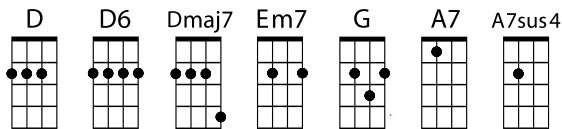

Harvest Moon - Neil Young

D		D6		Dmaj7					
1	2	3	4	1	&	2	&	&	4
d	d	d	d	d	u	d	u	u	d
1	2	3	4	1	+	2	+	+	4

Play a D chord for all of these chords if too difficult

Intro: [D] [D6] [Dmaj7] [D] [D6] [Dmaj7] [D] [D6] [Dmaj7] [D] [D6] [Dmaj7]

*[Em7] Come a little bit closer

*Hear what I have to [D] say [D6] [Dmaj7] [D] [D6] [Dmaj7]

*[Em7] Just like children sleepin'

*We could dream this night a[D]way [D6] [Dmaj7] [D] [D6] [Dmaj7]

[G] But there's a full moon risin'

See it shinin' in your [D] eye [D6] [Dmaj7] [D] [D6] [Dmaj7]

[A7sus4] Because I'm still in love with [A7] you

I want to see you dance a[A7sus4] gain

Because I'm still in love with [A7] you.....on this harvest [D] moon

[D6] [Dmaj7] [D] [D6] [Dmaj7] [D] [D6] [Dmaj7] [D] [D6] [Dmaj7] [D]

* - Optional riff A7-E7-C7-C4 (this refers to strings and fret positions, not chords!)