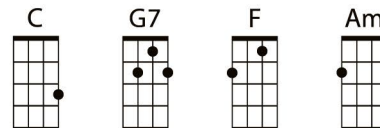

# Bad Moon Risin' = Creedance Clearwater Revival

Intro Riff: [C] | [G7][F] | [C] | [C] x 2

[C] I see a [G7] bad [F] moon a [C] rising [C]  
[C] I see [G7] trouble [F] on the [C] way [C]  
[C] I see [G7] earth [F] quakes and [C] lightning' [C]  
[C] I see [G7] bad [F] times to [C] day[C]

[F] Don't go 'round tonight,  
Well, it's [C] bound to take your [Am] life,  
[G7] There's a [F] bad moon on the [C] rise.[C]  
[F] Don't go 'round tonight,  
Well, it's [C] bound to take your [Am] life,  
[G7] There's a [F] bad moon on the [C] rise. [C] Intro riff x 1

[C] I hear [G7] hurri [F] canes a [C] blowin' [C]  
[C] I know the [G7] end is [F] coming [C] soon [C]  
[C] I fear [G7] rivers [F] over [C] flowin' [C]  
[C] I hear the [G7] voice of [F] rage and [C] ruin. [C]

[F] Don't go 'round tonight,  
Well, it's [C] bound to take your [Am] life,  
[G7] There's a [F] bad moon on the [C] rise.[C]  
[F] Don't go 'round tonight,  
Well, it's [C] bound to take your [Am] life,  
[G7] There's a [F] bad moon on the [C] rise.[C] Intro riff x 2.  
1 strum on last [C]